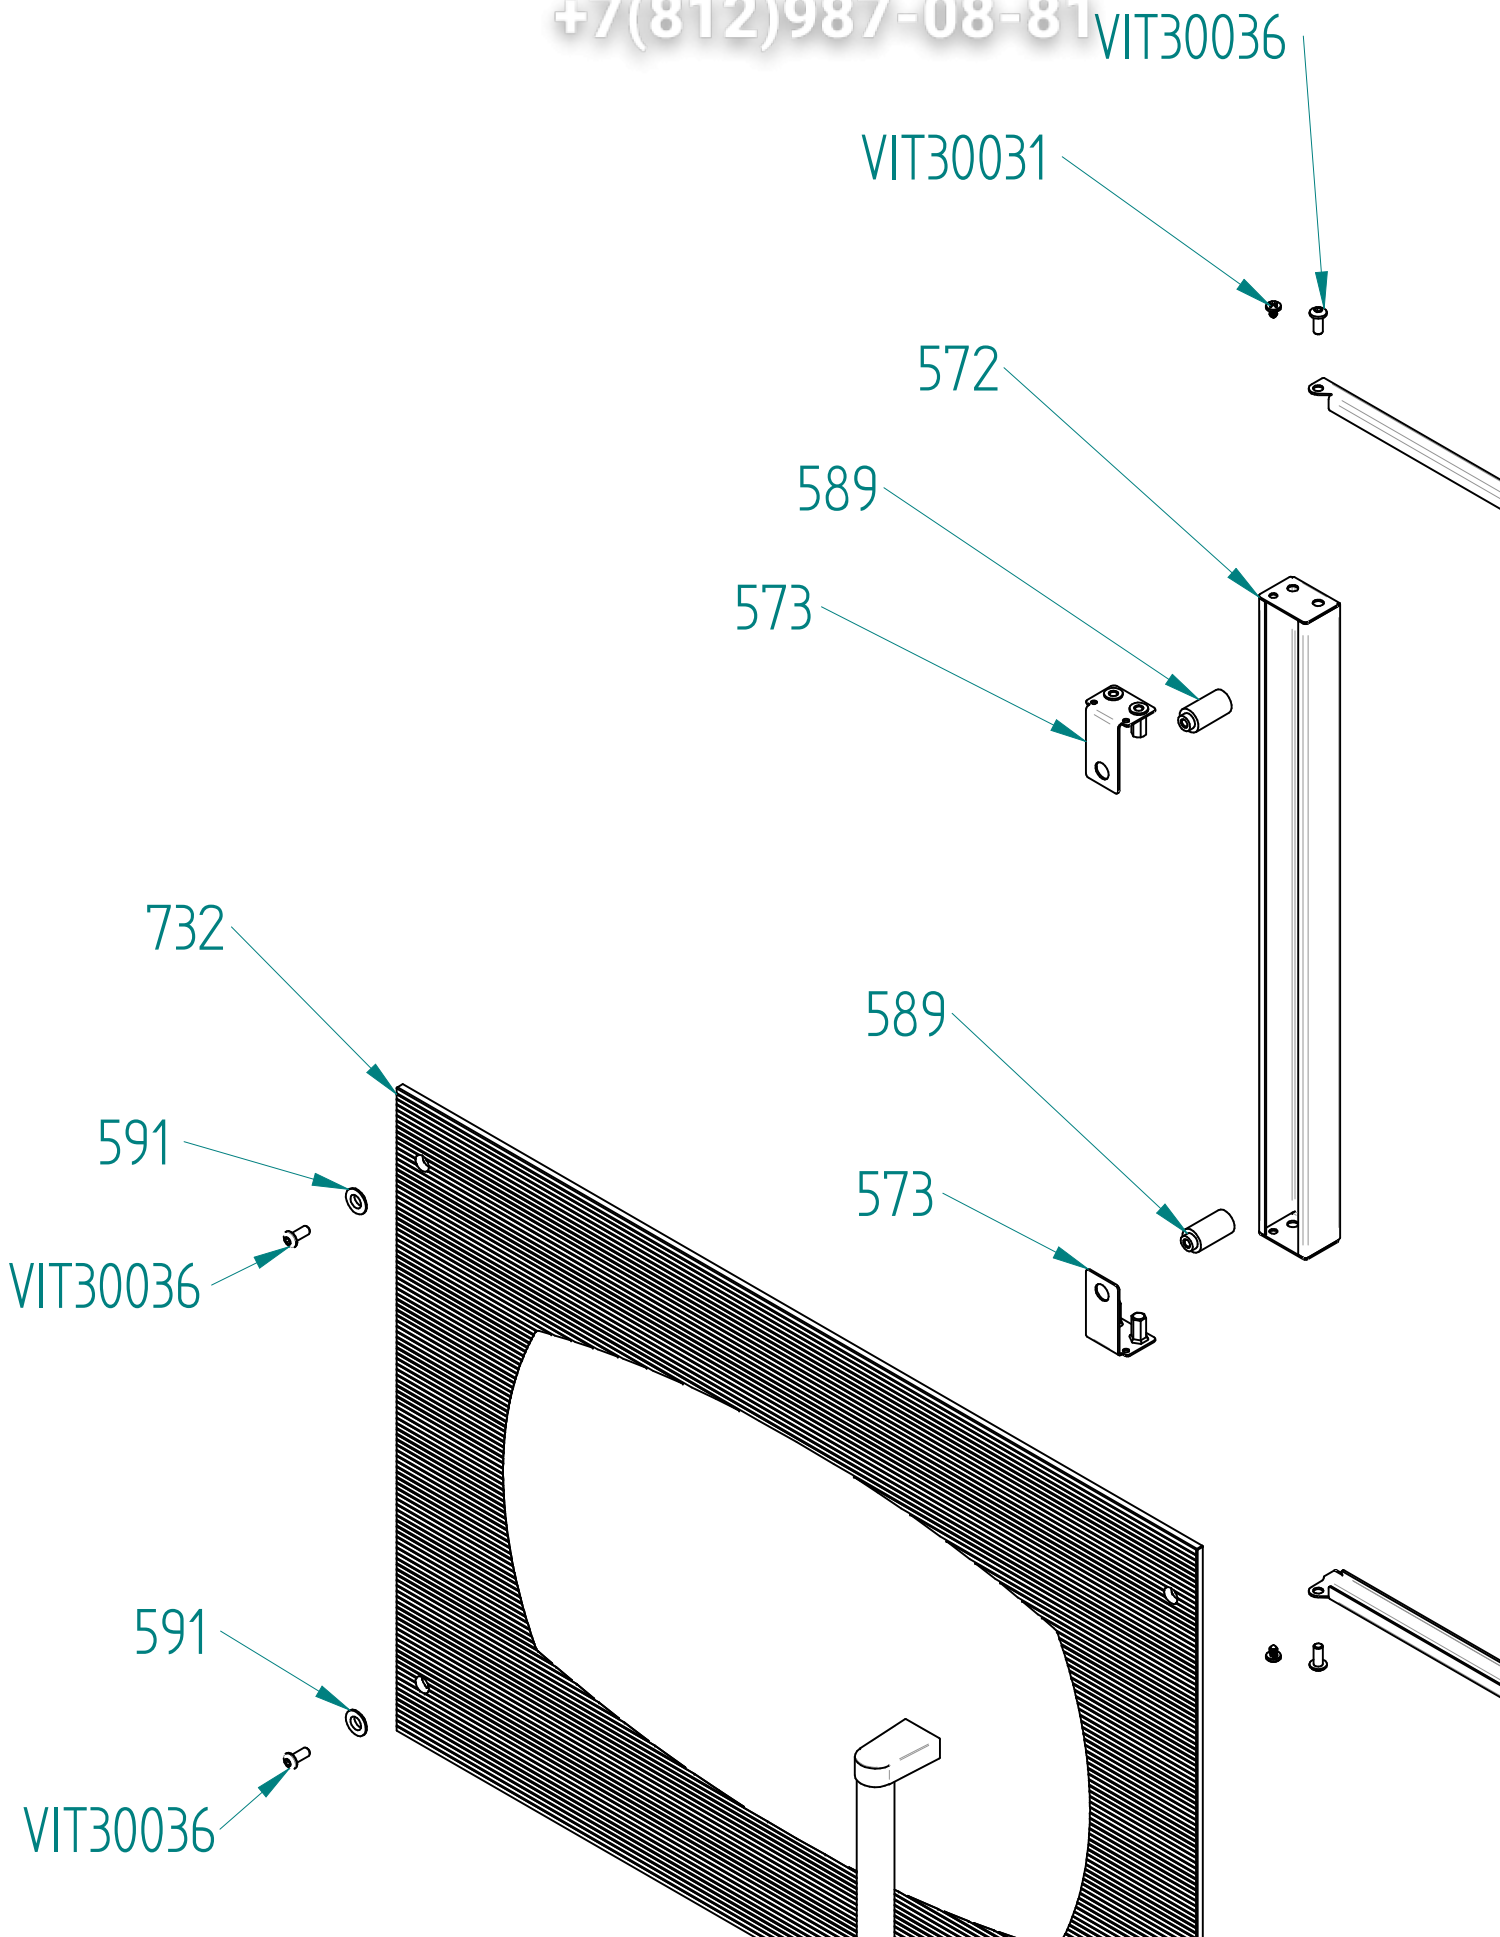

Зип Общепит

vsezip.ru

+7(812)987-08-81

734